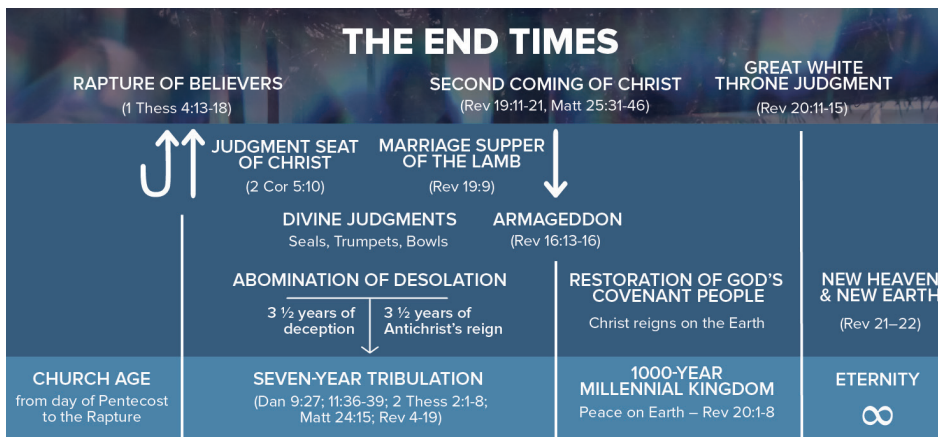

## Tough Questions

Message 3 | Are We Living In The End Times?

Matthew 24:3-8 \_\_\_\_\_

\_\_\_\_\_

## Three Questions About The End Times:

1. Question: How does the Day of the Lord relate to the End Times and to us today?

2 Thessalonians 2:1-2 \_\_\_\_\_

\_\_\_\_\_

\_\_\_\_\_

\_\_\_\_\_

\_\_\_\_\_

\_\_\_\_\_